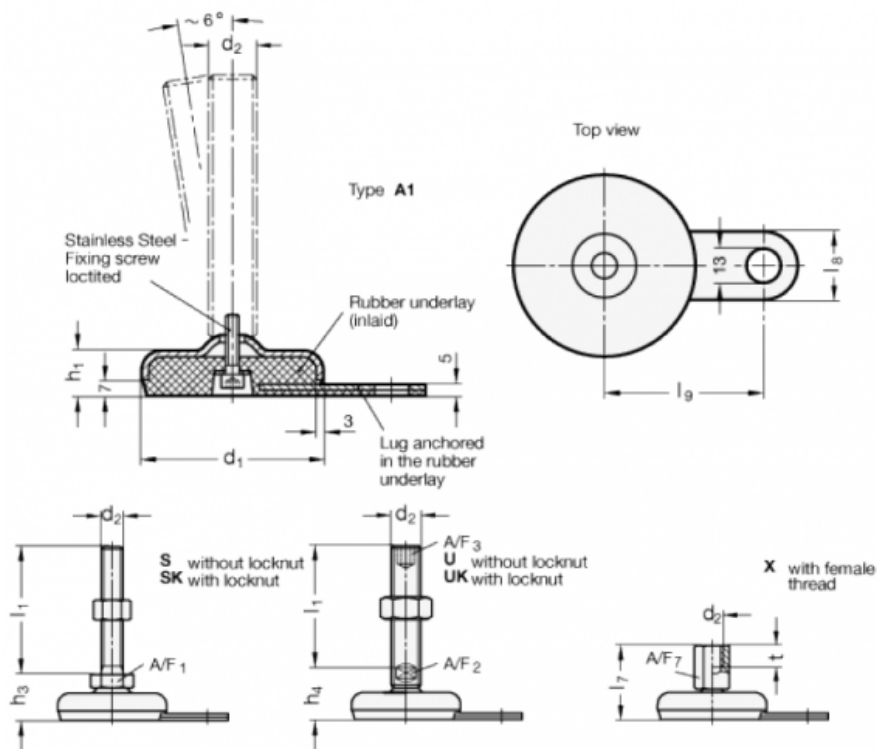

Data Sheet

Article number: 203280M1675A1U

Description: E+G levelling foot

GN 32-80-M16-75-A1-U

Note: U Without nut, Hexagon socket at the top, Wrench flat at the bottom

Measures

A/F2 = 12

I9 = 70

A/F3 = 8

d1 = 80

d2 = M16

h1 = 20

h4 = 34

l1 = 75

l8 = 30